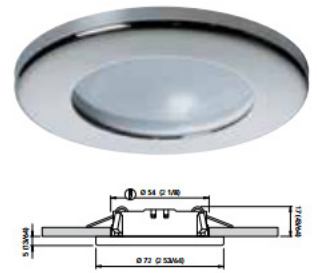

### Ted – Ultra Shallow LED Down Lights

Part Number	Name	Finish	Volts	Light Type	IP Rating
<b>FAMP1342X02CA00</b>	TED	POLISHED SS	12/24	WARM WHITE	IP40
<b>FAMP1342B02CA00</b>	TED	WHITE	12/24	WARM WHITE	IP40