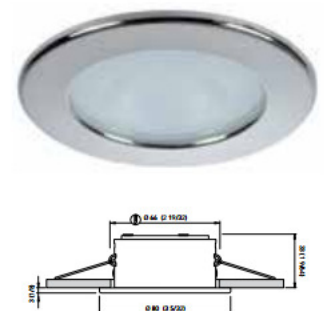

Kai – High Powered LED Down Lights

Part Number	Name	Finish	Volts	Light Type	IP Rating
FAMP0852X11CD00	KAI	POLISHED SS	12/24	WARM WHITE	IP65
FAMP0852B12CD00	KAI	WHITE	12/24	DAYLIGHT	IP65