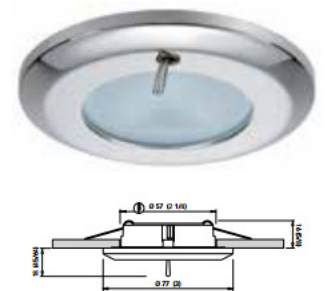

Selene – Ultra Shallow LED Down Lights

Part Number	Name	Finish	Volts	Light Type	IP Rating
FAMP1582X02CD00	SELENE	POLISHED SS	12/24	WARM WHITE	IP40
FAMP1582B02CD00	SELENE	WHITE	12/24	WARM WHITE	IP40