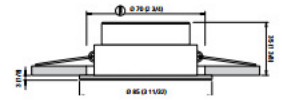

## NK – Trim to suit Nikita

Part Number	Name	Finish	Volts	Light Type	IP Rating
<b>FVAMFPL1AXA0A00</b>	NK TRIM	TO SUIT NIKITA	N/A	1 HOLE TRIM	N/A
<b>FVAMFPL2AXB0A00</b>	NK TRIM	TO SUIT NIKITA	N/A	2 HOLE TRIM	N/A
<b>FVAMFPL3AXC0A00</b>	NK TRIM	TO SUIT NIKITA	N/A	3 HOLE TRIM	N/A