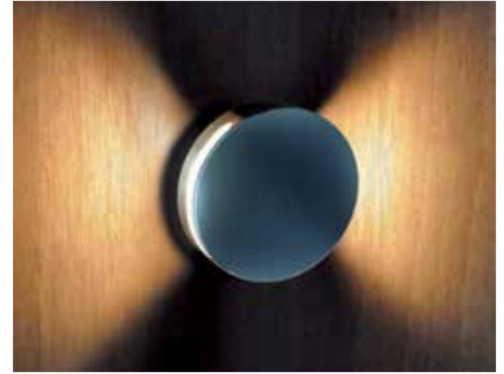

## Quick Marine Lighting

Brighten up your boat with Italian designed and made LEDs! Quick's Marine Lighting is a range of high-quality products specially designed for the marine environment. Their principle dedication has been the creation of LED light fixtures with solutions that perfectly integrate or replace traditional light sources. Below is a list of the most popular Quick LEDs but if you would like something a little different or want to see the complete range please contact us for a standalone Quick Marine Lighting catalogue. Quick's Marine Lighting range also includes dimmer switches, LED strip lighting, wall lights, table lights, LED light bars and even a pop-up "secret" light. Whatever your lighting requirement, Quick is the answer.

### Ted – Ultra Shallow LED Down Lights

Part Number	Name	Finish	Volts	Light Type	IP Rating
<b>FAMP1342X02CA00</b>	TED	POLISHED SS	12/24	WARM WHITE	IP40
<b>FAMP1342B02CA00</b>	TED	WHITE	12/24	WARM WHITE	IP40