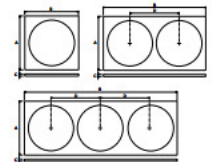

## NK – Trim to suit Nikita

Part Number	Name	Finish	Volts	Light Type	IP Rating
<b>FVAMFPL1AXA0A00</b>	NK TRIM	TO SUIT NIKITA	N/A	1 HOLE TRIM	N/A
<b>FVAMFPL2AXB0A00</b>	NK TRIM	TO SUIT NIKITA	N/A	2 HOLE TRIM	N/A
<b>FVAMFPL3AXC0A00</b>	NK TRIM	TO SUIT NIKITA	N/A	3 HOLE TRIM	N/A